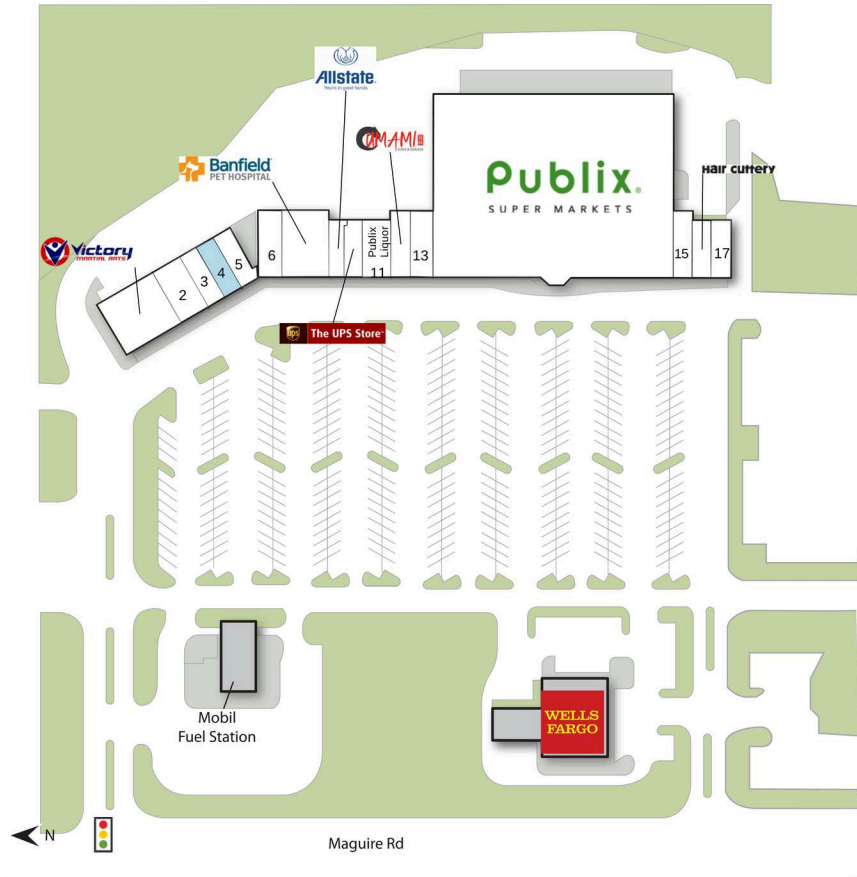

[Click Here for Aerial Tour](#)

Plantation Grove

2600 MAGUIRE ROAD
Ocoee, FL 34761
28.53234, -81.53965

County: Orange
Total SF: 73,655

Highlights

- Attractive center anchored by Publix.
- Well positioned to benefit from the housing and commercial boom just 1 mile north on Colonial Drive
- Nestled among high-growth neighborhoods consisting mainly of married, well-educated, double-income households.

3025 Highland Pkwy, Suite 350
Downers Grove, IL 60515

invenstruproperties.com

Plantation Grove

2600 MAGUIRE ROAD, Ocoee, FL 34761
 Total SF: 73,655

PLANTATION GROVE
 Ocoee, FL

1	Victory Martial Arts	4,000 SF	9	Allstate Insurance	900 SF	Restaurant		
2	Crossfit Waterside	2,000 SF	10	The UPS Store	1,200 SF	16	Hair Cuttery	1,200 SF
3	Creative Nails & Spa	1,200 SF	11	Publix	1,800 SF	17	First Class Cleaners	1,200 SF
4	Available	1,200 SF	12	Umami Sushi & Izakaya	1,400 SF			
5	China Wok	1,200 SF	13	Pio Pio	1,750 SF			
6	Code Ninjas	1,750 SF	14	Publix	47,955 SF			
7	Banfield Pet Hospital	3,500 SF	15	Marco Anthony Italian	1,400 SF			